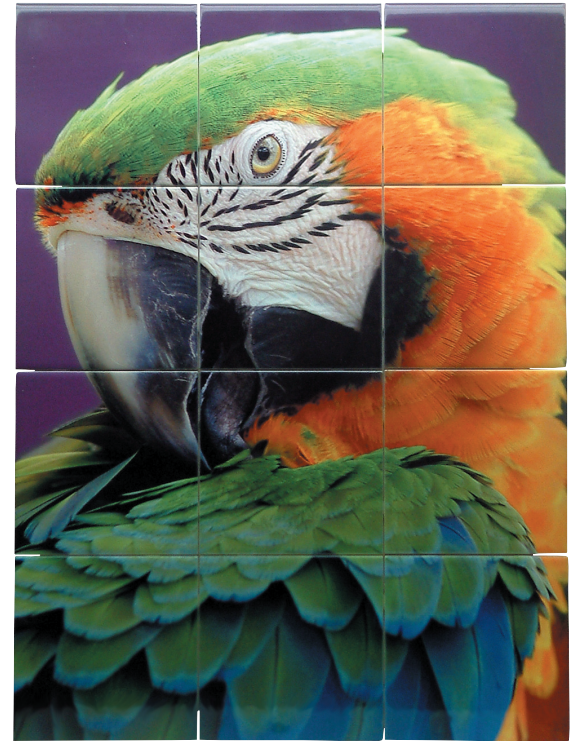

Our ceramic tiles are available in a variety of sizes and can be used individually, as a mural, or in one of our distinctive tile products!

DyeTrans™ Value Tiles are less expensive tiles that feature a softer coating and lend themselves to wholesale souvenir distribution. Value tiles do not have built-in spacers, known as lugs.

OT3	3.35"x2.60" Oval, Gloss.
OT4	4.10"x3.01" Oval, Gloss.
OT5	4.90"x3.60" Oval, Gloss.
OT6	5.875"x4" Oval, Gloss.
BT22A	1.875"x1.875"x.2", Gloss.
BT44	4.25"x4.25"x.2", Gloss.
BT66	6"x6"x.2", Gloss.
BT68	5.875"x7.83"x.3", Gloss.
BT88	7.8125"x7.8125"x.3", Gloss.
BT810	7.8125"x9.75"x.3", Gloss.
BT812	7.875"x11.75"x.3", Gloss.
BT1212	11.8125"x11.8125"x.25", Gloss.